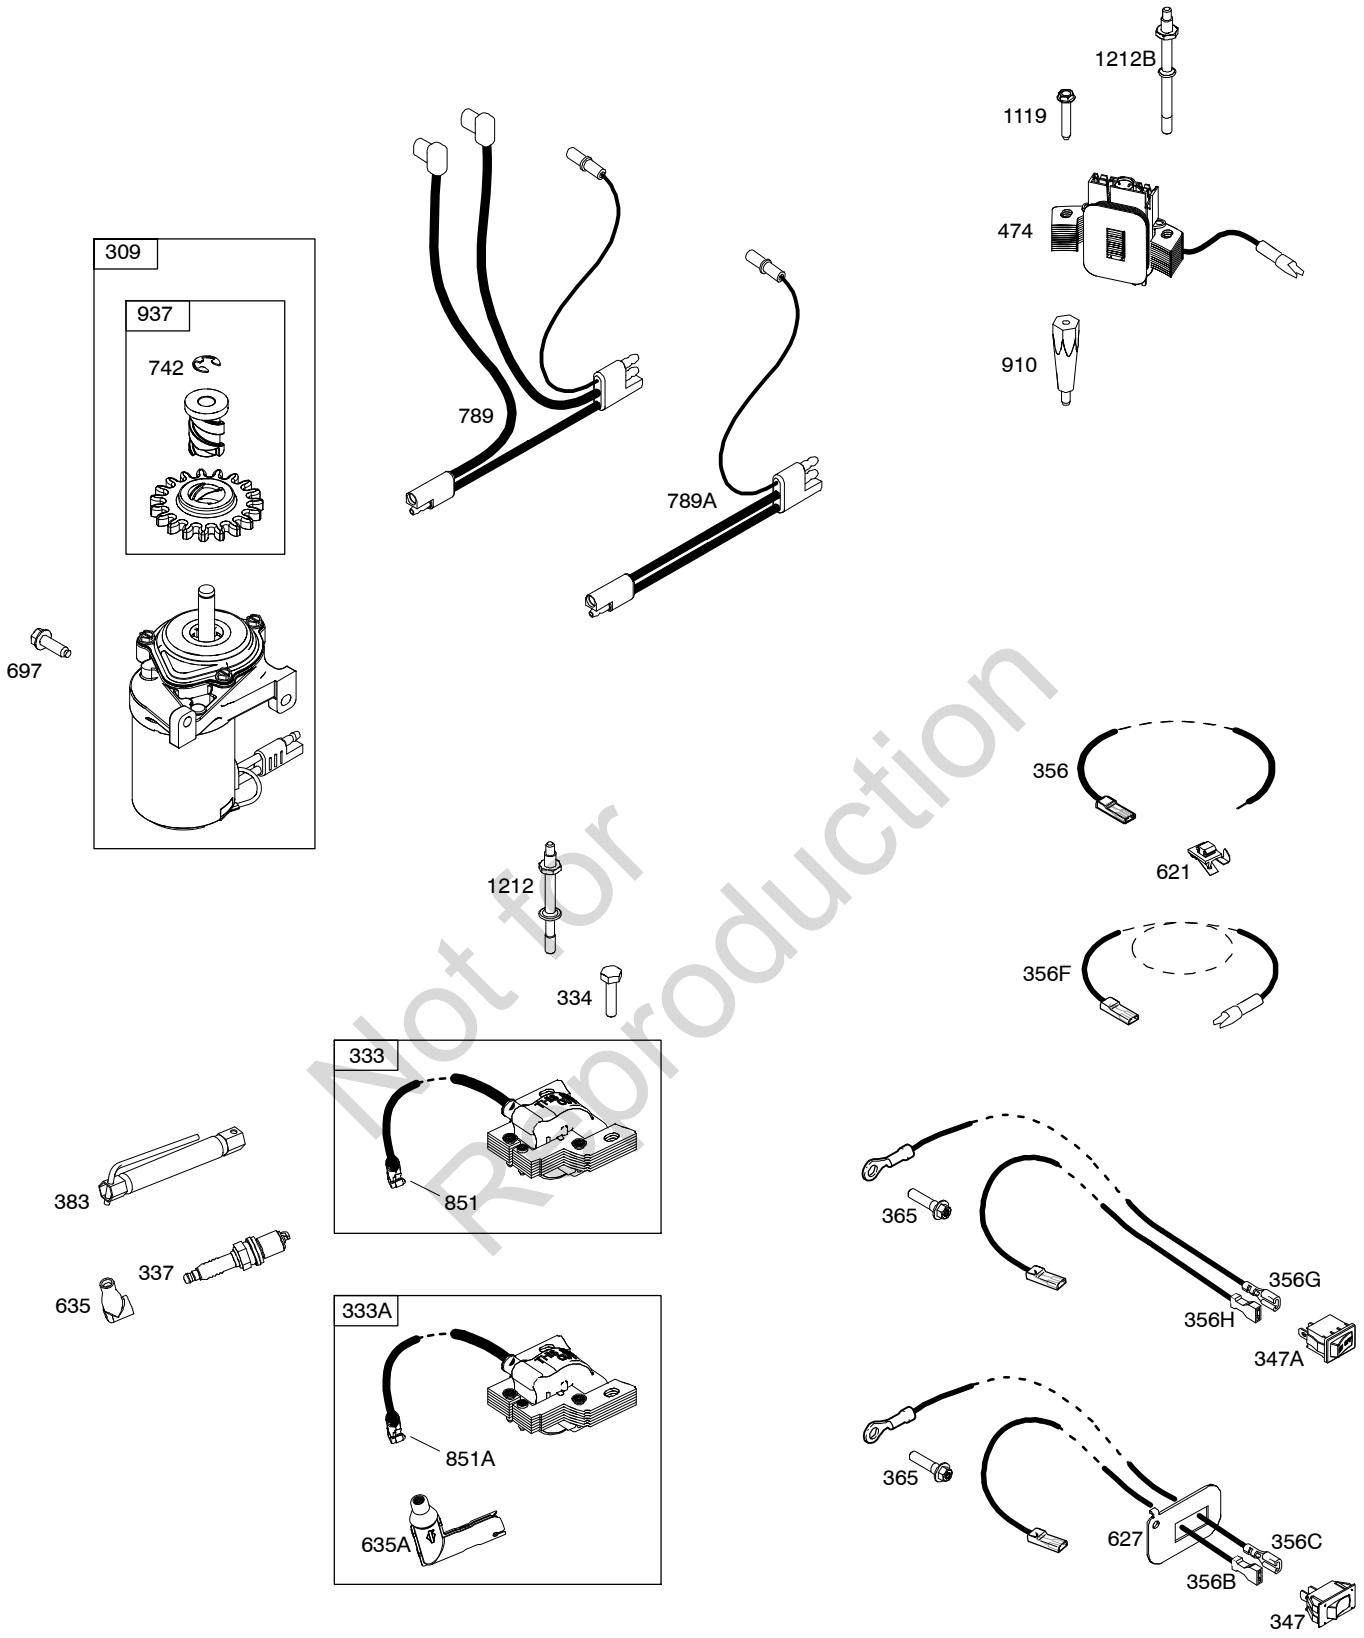

Illustrations cover a range of engines. Parts shown without text may not be used on your specific engine.

12S900

REF. NO.	PART NO.	DESCRIPTION	REF. NO.	PART NO.	DESCRIPTION	REF. NO.	PART NO.	DESCRIPTION
1	798947	Cylinder Assembly	16	796467	Crankshaft	23	796619	Flywheel
3	299819S	Seal-Oil (Magneto Side)			Used on Type No(s). 0123, 0139, 0142, 0143, 0145, 0148, 1411, 1463, 1473, 2139, 2411, 2463.			(Aluminum) Used on Type No(s). 0100, 0124, 0126, 0127, 0129, 0132, 0134, 0135, 0136, 0137, 0140, 0141, 0144, 0146, 0149, 0150, 0152, 0153, 0154, 0156, 0161, 0162, 0707, 0732, 1257, 1368, 1369, 1563, 1564, 1567, 2127, 2129, 2141, 2144, 2145, 2732.
4	493279	Sump-Engine Used on Type No(s). 0100, 0124, 0126, 0127, 0128, 0129, 0130, 0135, 0139, 0140, 0141, 0142, 0143, 0145, 0148, 0150, 0155, 0158, 0159, 0160, 0163, 0707, 0732, 1257, 1368, 1369, 1411, 1463, 1473, 1563, 1564, 1567, 2127, 2128, 2129, 2139, 2141, 2411, 2463, 2732.			----- Note ----- 796468 Crankshaft Used on Type No(s). 0124, 0126, 0127, 0129, 0132, 0134, 0136, 0137, 0140, 0141, 0144, 0146, 0149, 0152, 0153, 0154, 0156, 0161, 0162, 1257, 1368, 1369, 1563, 1564, 1567, 2127, 2129, 2141, 2144, 2145.			----- Note ----- 797386 Flywheel (Zinc) Used on Type No(s). 0130, 1411, 1463, 1473, 2411, 2463.
		----- Note ----- 498983 Sump-Engine Used on Type No(s). 0121, 0122, 0123, 0151.			796469 Crankshaft Used on Type No(s). 0100, 0121, 0122, 0128, 0150, 0160, 0707, 0732, 2128, 2732.	23B	796623	Flywheel (Cast Iron) Used on Type No(s). 0121, 0122, 0123, 0128, 0139, 0142, 0143, 0145, 0148, 0151, 0155, 0158, 0159, 0160, 0163, 2128, 2139.
4B	692509	Sump-Engine Used on Type No(s). 0132, 0134, 0136, 0137, 0144, 0146, 0149, 0152, 0153, 0154, 0156, 0161, 0162, 2144, 2145.			796924 Crankshaft Used on Type No(s). 0151.			24 222698S Key-Flywheel
5	796471	Head-Cylinder			797107 Crankshaft Used on Type No(s). 0130.			25 797302 Piston Assembly (Standard)
7	796475	Gasket-Cylinder Head			797909 Crankshaft Used on Type No(s). 0135.			----- Note ----- 797303 Piston Assembly (.020" Oversize)
11	796478	Tube-Breather			799337 Crankshaft Used on Type No(s). 0155, 0158, 0159, 0163.			
12	692232	Gasket-Crankcase						
13	793451	Screw (Cylinder Head)						
15	691680	Plug-Oil Drain (Square Socket)	17	692517	Bearing-Ball Used on Type No(s). 0132, 0134, 0136, 0137, 0144, 0146, 0149, 0152, 0153, 0154, 0156, 0161, 0162, 2144, 2145.			
			20	399781S	Seal-Oil (PTO Side)			
			22	691092	Screw (Crankcase Cover/Sump)